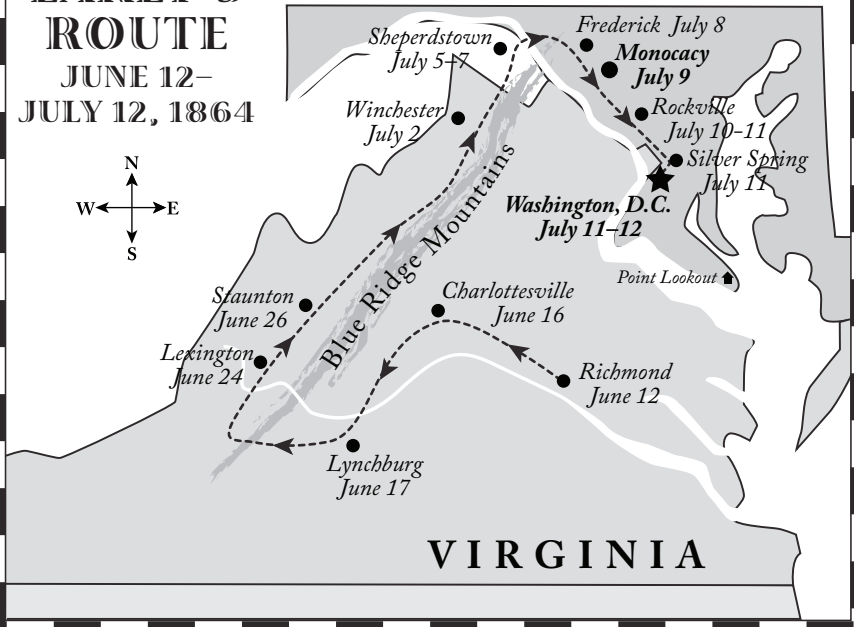

EARLY'S ROUTE JUNE 12– JULY 12, 1864

MARYLAND

VIRGINIA